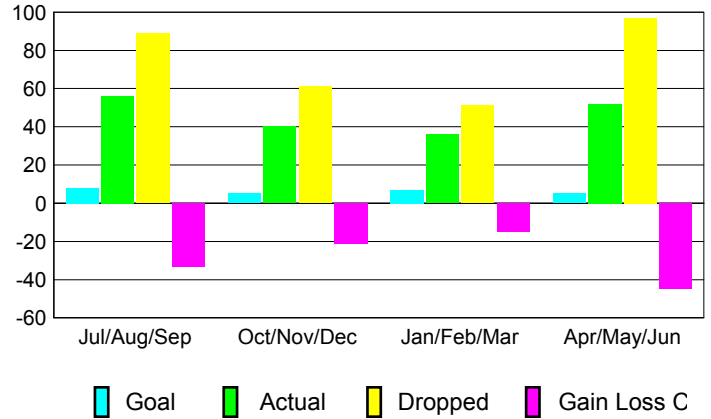

GMT: **Gary Fry**

Location: **MINNESOTA**

GMT CA: **1**

CLUBS

Month	New Club Goal	Actual New Clubs	Actual Dropped Clubs	Gain/Loss of Clubs
2012-2013				
Jul/Aug/Sep	0	0	0	0
Oct/Nov/Dec	0	0	0	0
Jan/Feb/Mar	0	0	0	0
Apr/May/Jun	0	0	1	-1
Totals	0	0	1	-1

Club Results 2012-2013
Goal, New, Dropped, Gain/Loss

YTD Status Quo Clubs 2012-2013

Status Quo Clubs Compared to Status Quo Members

Club Gain/Loss 2012-2013

MEMBERSHIP

Month	Net Memb Goal	Actual New Memb	Actual Dropped Memb	Gain/Loss of Memb
2012-2013				
Jul/Aug/Sep	8	56	89	-33
Oct/Nov/Dec	5	40	61	-21
Jan/Feb/Mar	7	36	51	-15
Apr/May/Jun	5	52	97	-45
Totals	25	184	298	-114

Membership Results 2012-2013
Goal, New, Dropped, Gain/Loss

Gender Comparison 2012-2013

Membership Gain/Loss 2012-2013